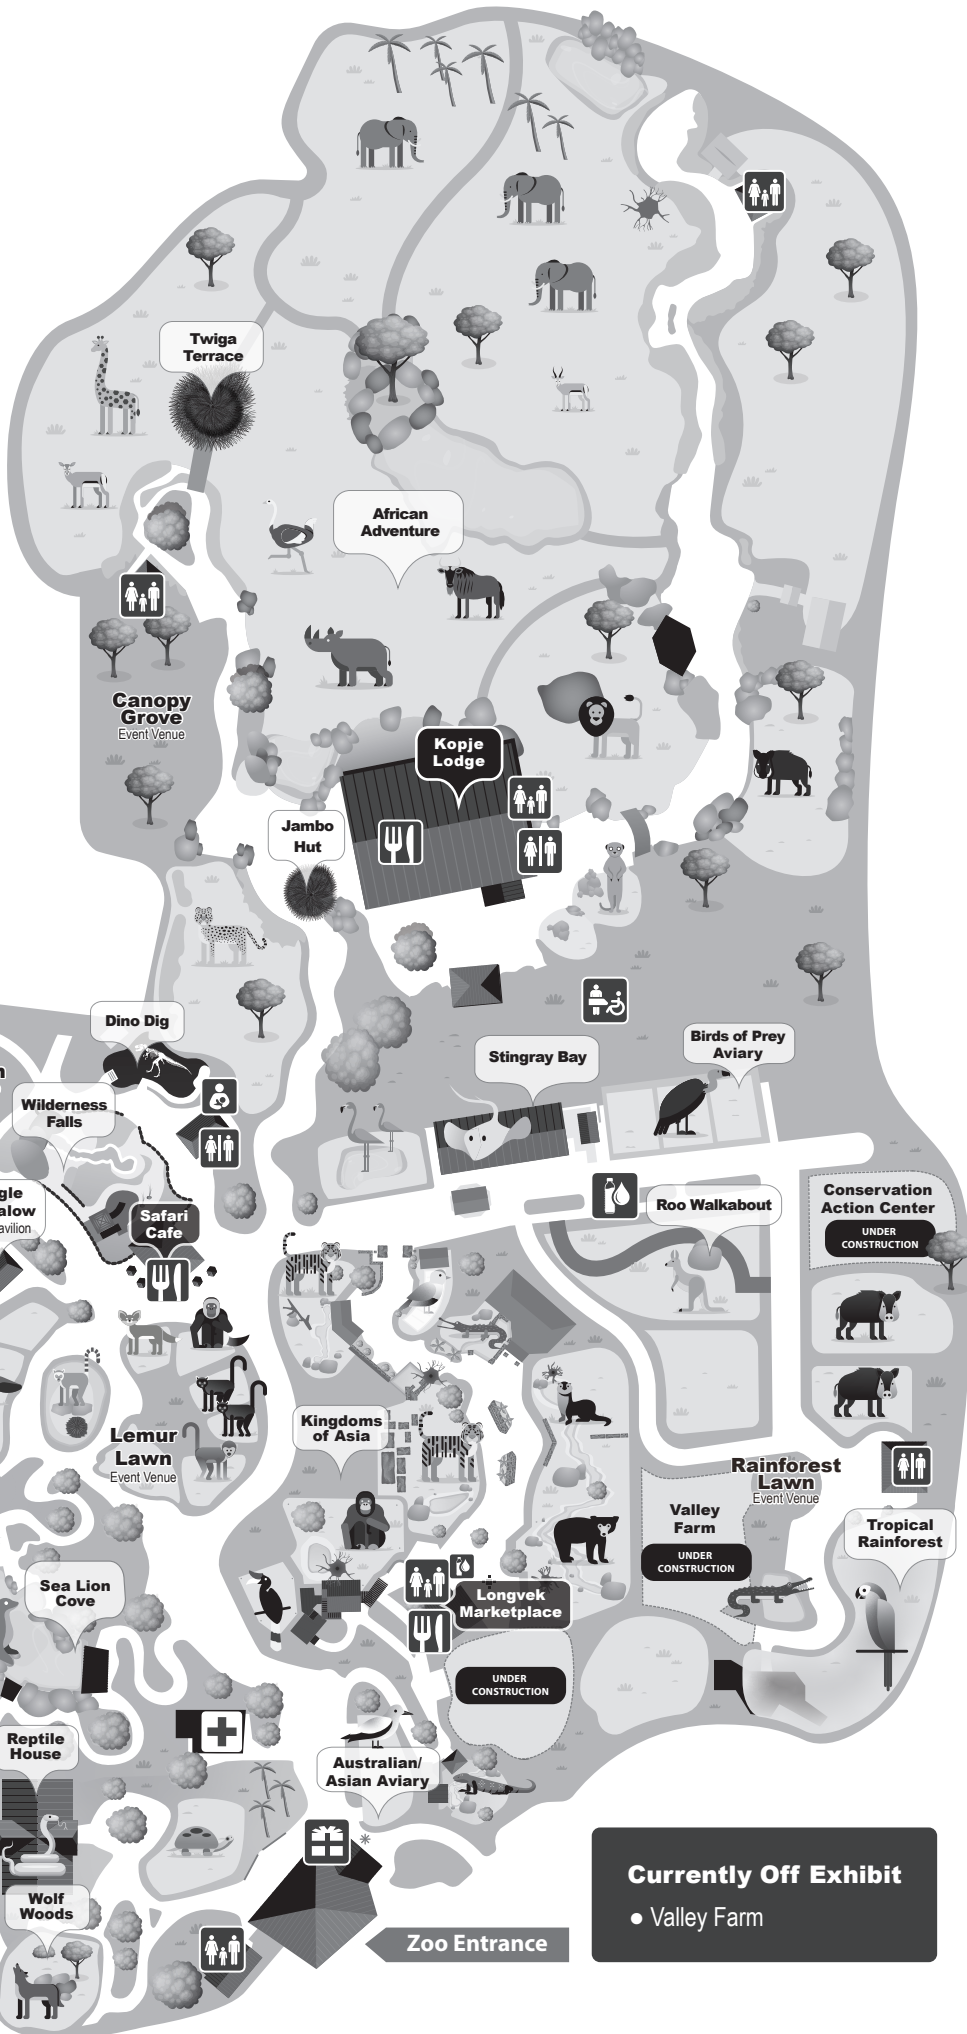

SPRING HAS SPRUNG AT THE ZOO

Enjoy the colorful blooms
Zoo-wide in our beautiful gardens!

MAP KEY

- SEATING AREA
- DINING
- BOTTLE FILL STATION
- GIFT SHOP
- NURSING NOOK
- FIRST AID/ SECURITY
- RESTROOM
- FAMILY RESTROOM
- ADULT CHANGING TABLE
  FOR ACCESS CONTACT SECURITY AT 559.286.7403

Currently Off Exhibit
● Valley Farm